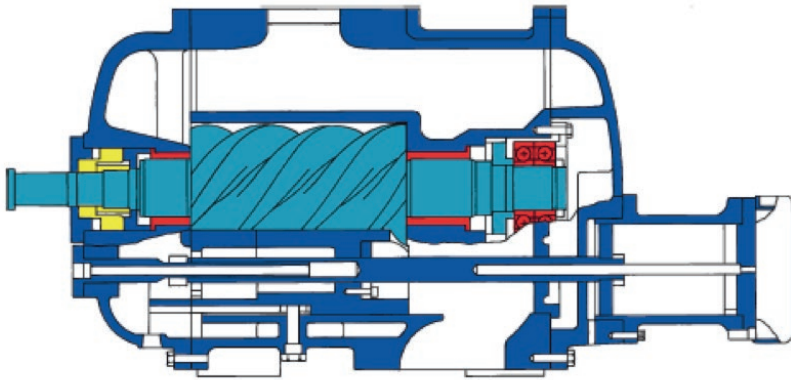

# WRV 204mm range

## Oil injected screw compressors Product specifications

Sectional view of typical WRV screw compressor

Howden's WRV range of screw compressors are well proven, offer high reliability and versatility, and are designed for a wide range of applications. Our double-walled casing design, robust and highly reliable oil injected range, which includes the world's largest capacity oil injected screw compressors.

### WRV 204 illustrative performance

WRV 204 variants	Speed rpm	Swept volume m <sup>3</sup> /hr	Nominal capacities in kW for R717			Dimensions in mm basic unit L x W x H	Weight (basic direct drive unit) kg / lbs	Sound pressure level dBa
			High stage -10/+35°C	Booster -40/-10°C	With economiser -40/+35°C			
WRV204/110	3000	815	510	163	171	1201x640x625	760 / 1675	84
WRV204/145	3000	1095	700	220	233	1273x640x625	850 / 1874	84
WRV204/165	3000	1220	766	243	257	1314x640x625	887 / 1955	84
WRV204/193	3000	1340	861	273	290	1370x640x625	925 / 2039	84